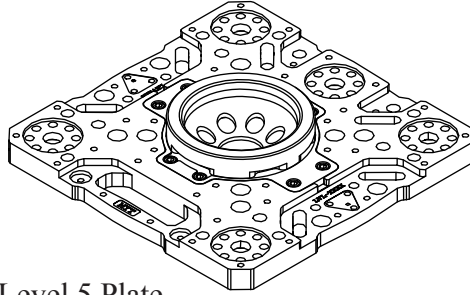

75 OR 100MM DOUGHNUT ASSEMBLY

SKATER DOLLY ASSEMBLY

Large Skater (x4)

Level 5 Plate

SRP-125 (x4)

LEVEL 5 THREADING