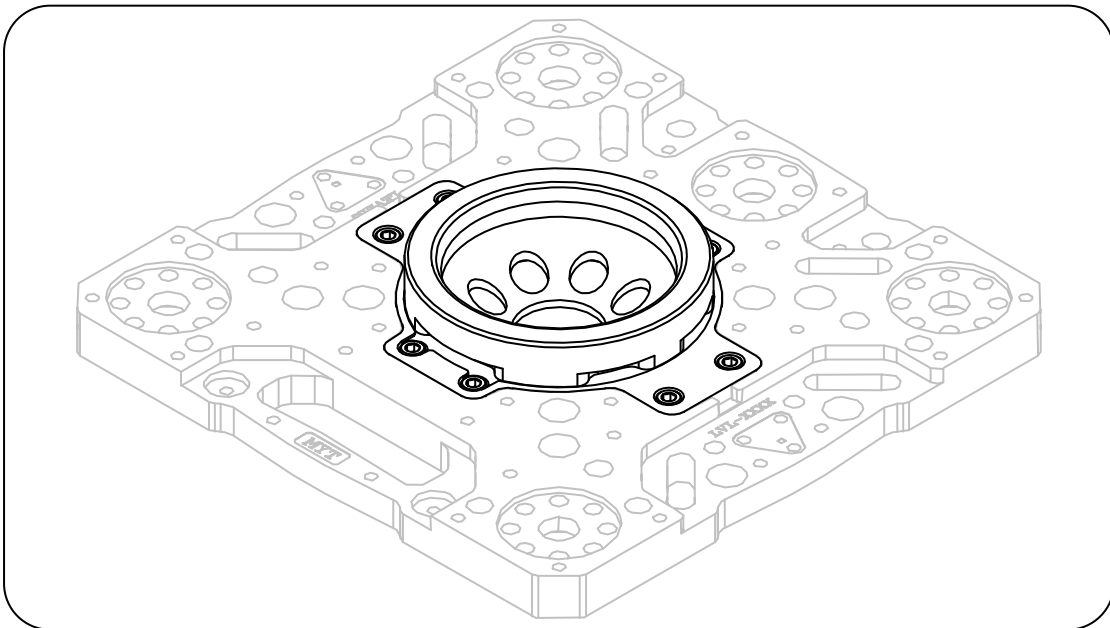

75 OR 100MM DOUGHNUT ASSEMBLY

SKATER DOLLY ASSEMBLY

Large Skater (x4)

Level 5 Plate

SRP-125 (x4)

LEVEL 5 THREADING