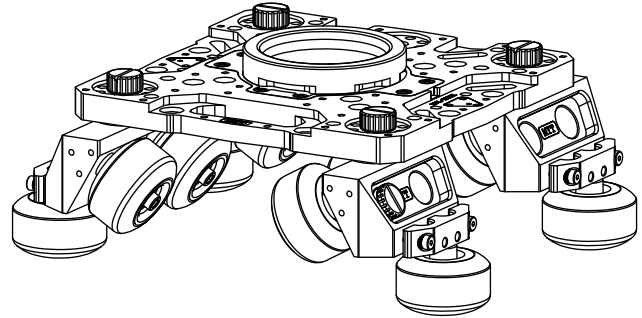

75 OR 100MM DOUGHNUT ASSEMBLY

SKATER DOLLY ASSEMBLY

Large Skater (x4)

Level 5 Plate

SRP-125 (x4)

LEVEL 5 THREADING