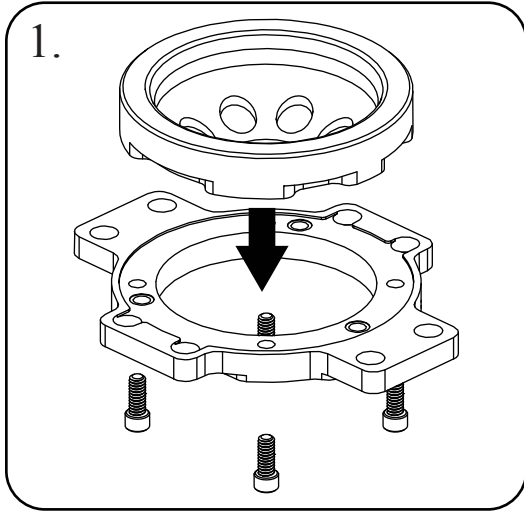

75 OR 100MM DOUGHNUT ASSEMBLY

SKATER DOLLY ASSEMBLY

Large Skater (x4)

Level 5 Plate

SRP-125 (x4)

LEVEL 5 THREADING