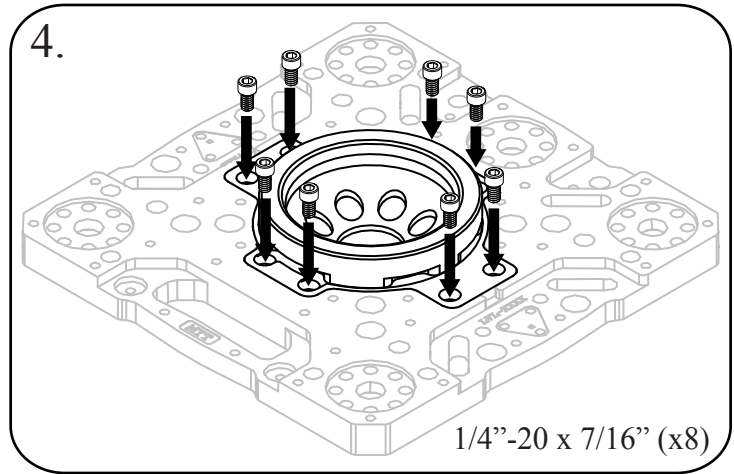

75 OR 100MM DOUGHNUT ASSEMBLY

SKATER DOLLY ASSEMBLY

Large Skater (x4)

Level 5 Plate

SRP-125 (x4)

LEVEL 5 THREADING