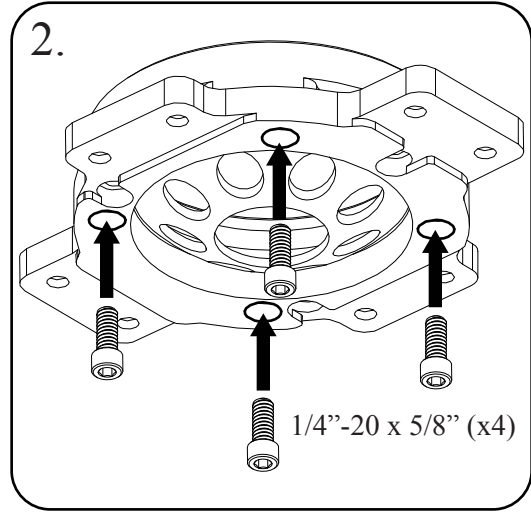

75 OR 100MM DOUGHNUT ASSEMBLY

SKATER DOLLY ASSEMBLY

Large Skater (x4)

Level 5 Plate

SRP-125 (x4)

LEVEL 5 THREADING