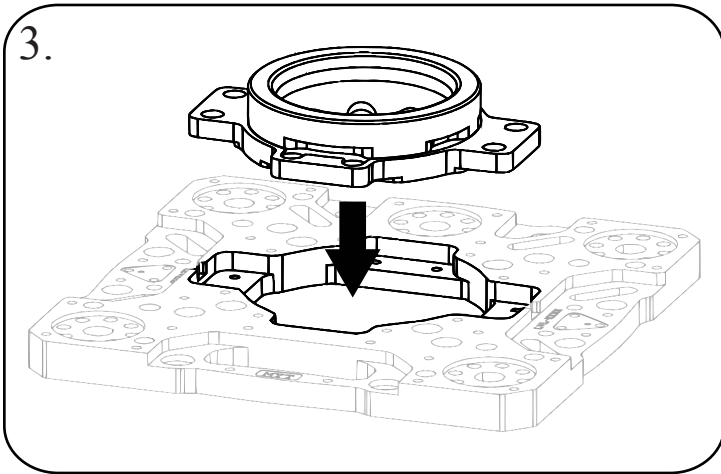

75 OR 100MM DOUGHNUT ASSEMBLY

SKATER DOLLY ASSEMBLY

Large Skater (x4)

Level 5 Plate

SRP-125 (x4)

LEVEL 5 THREADING