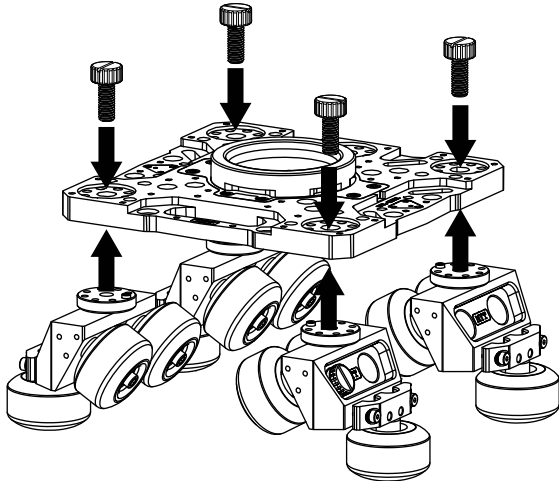

75 OR 100MM DOUGHNUT ASSEMBLY

SKATER DOLLY ASSEMBLY

Large Skater (x4)

Level 5 Plate

SRP-125 (x4)

LEVEL 5 THREADING